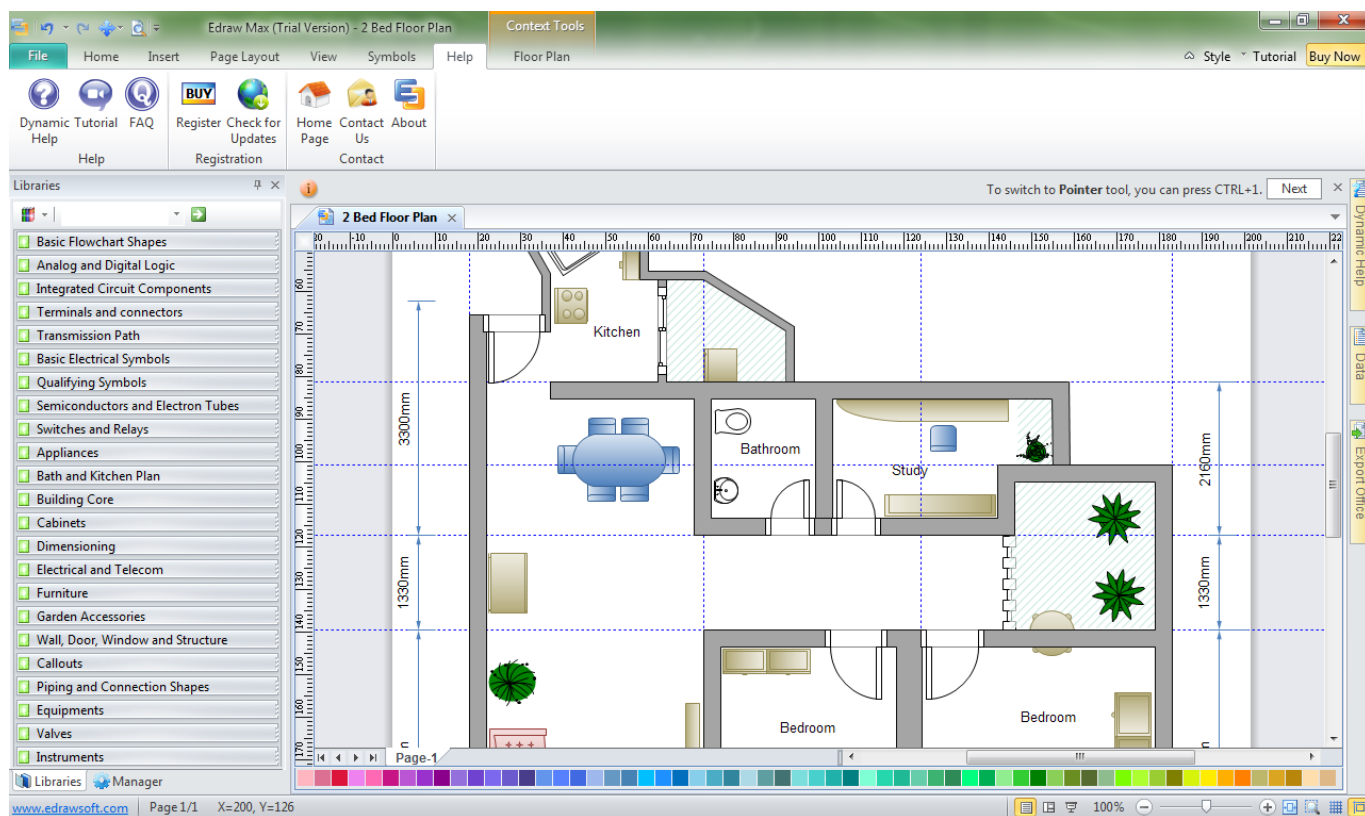

Edraw Max 7 Crack Serial Keygen

DOWNLOAD: <https://byltly.com/2ip0sy>

Download

1:1.3.5-0ubuntu2.2 not sure if this is even related how are you installing the backports? `sudo apt update && sudo apt-get dist-upgrade`? sysop2: what's the difference between the two? monk, another interesting question why does Lubuntu seem to be a bit more heavy than normal ubuntu for old hardware, with more programs that don't seem to be needed. Like for example the thing is xchat it doesn't seem to be needed in xubuntu PecisRox: did your main windows pc get affected by the exploit? Monk, to be clear that's not related to the question. but seems like some important programs have been removed with Lubuntu or Ubuntu Mate the last few lines of dmesg were B0bsF1sh, what's what dist-upgrade, heh, well not dist-upgrade, but you mean upgrade lotuspsychje: yes, i had some updates, but just had to reinstall them because of a kernel panic that followed it run_queue: [readsender/read_thread/error/writel/module/unlink] in /proc/scheduler. 82157476af

Related links: